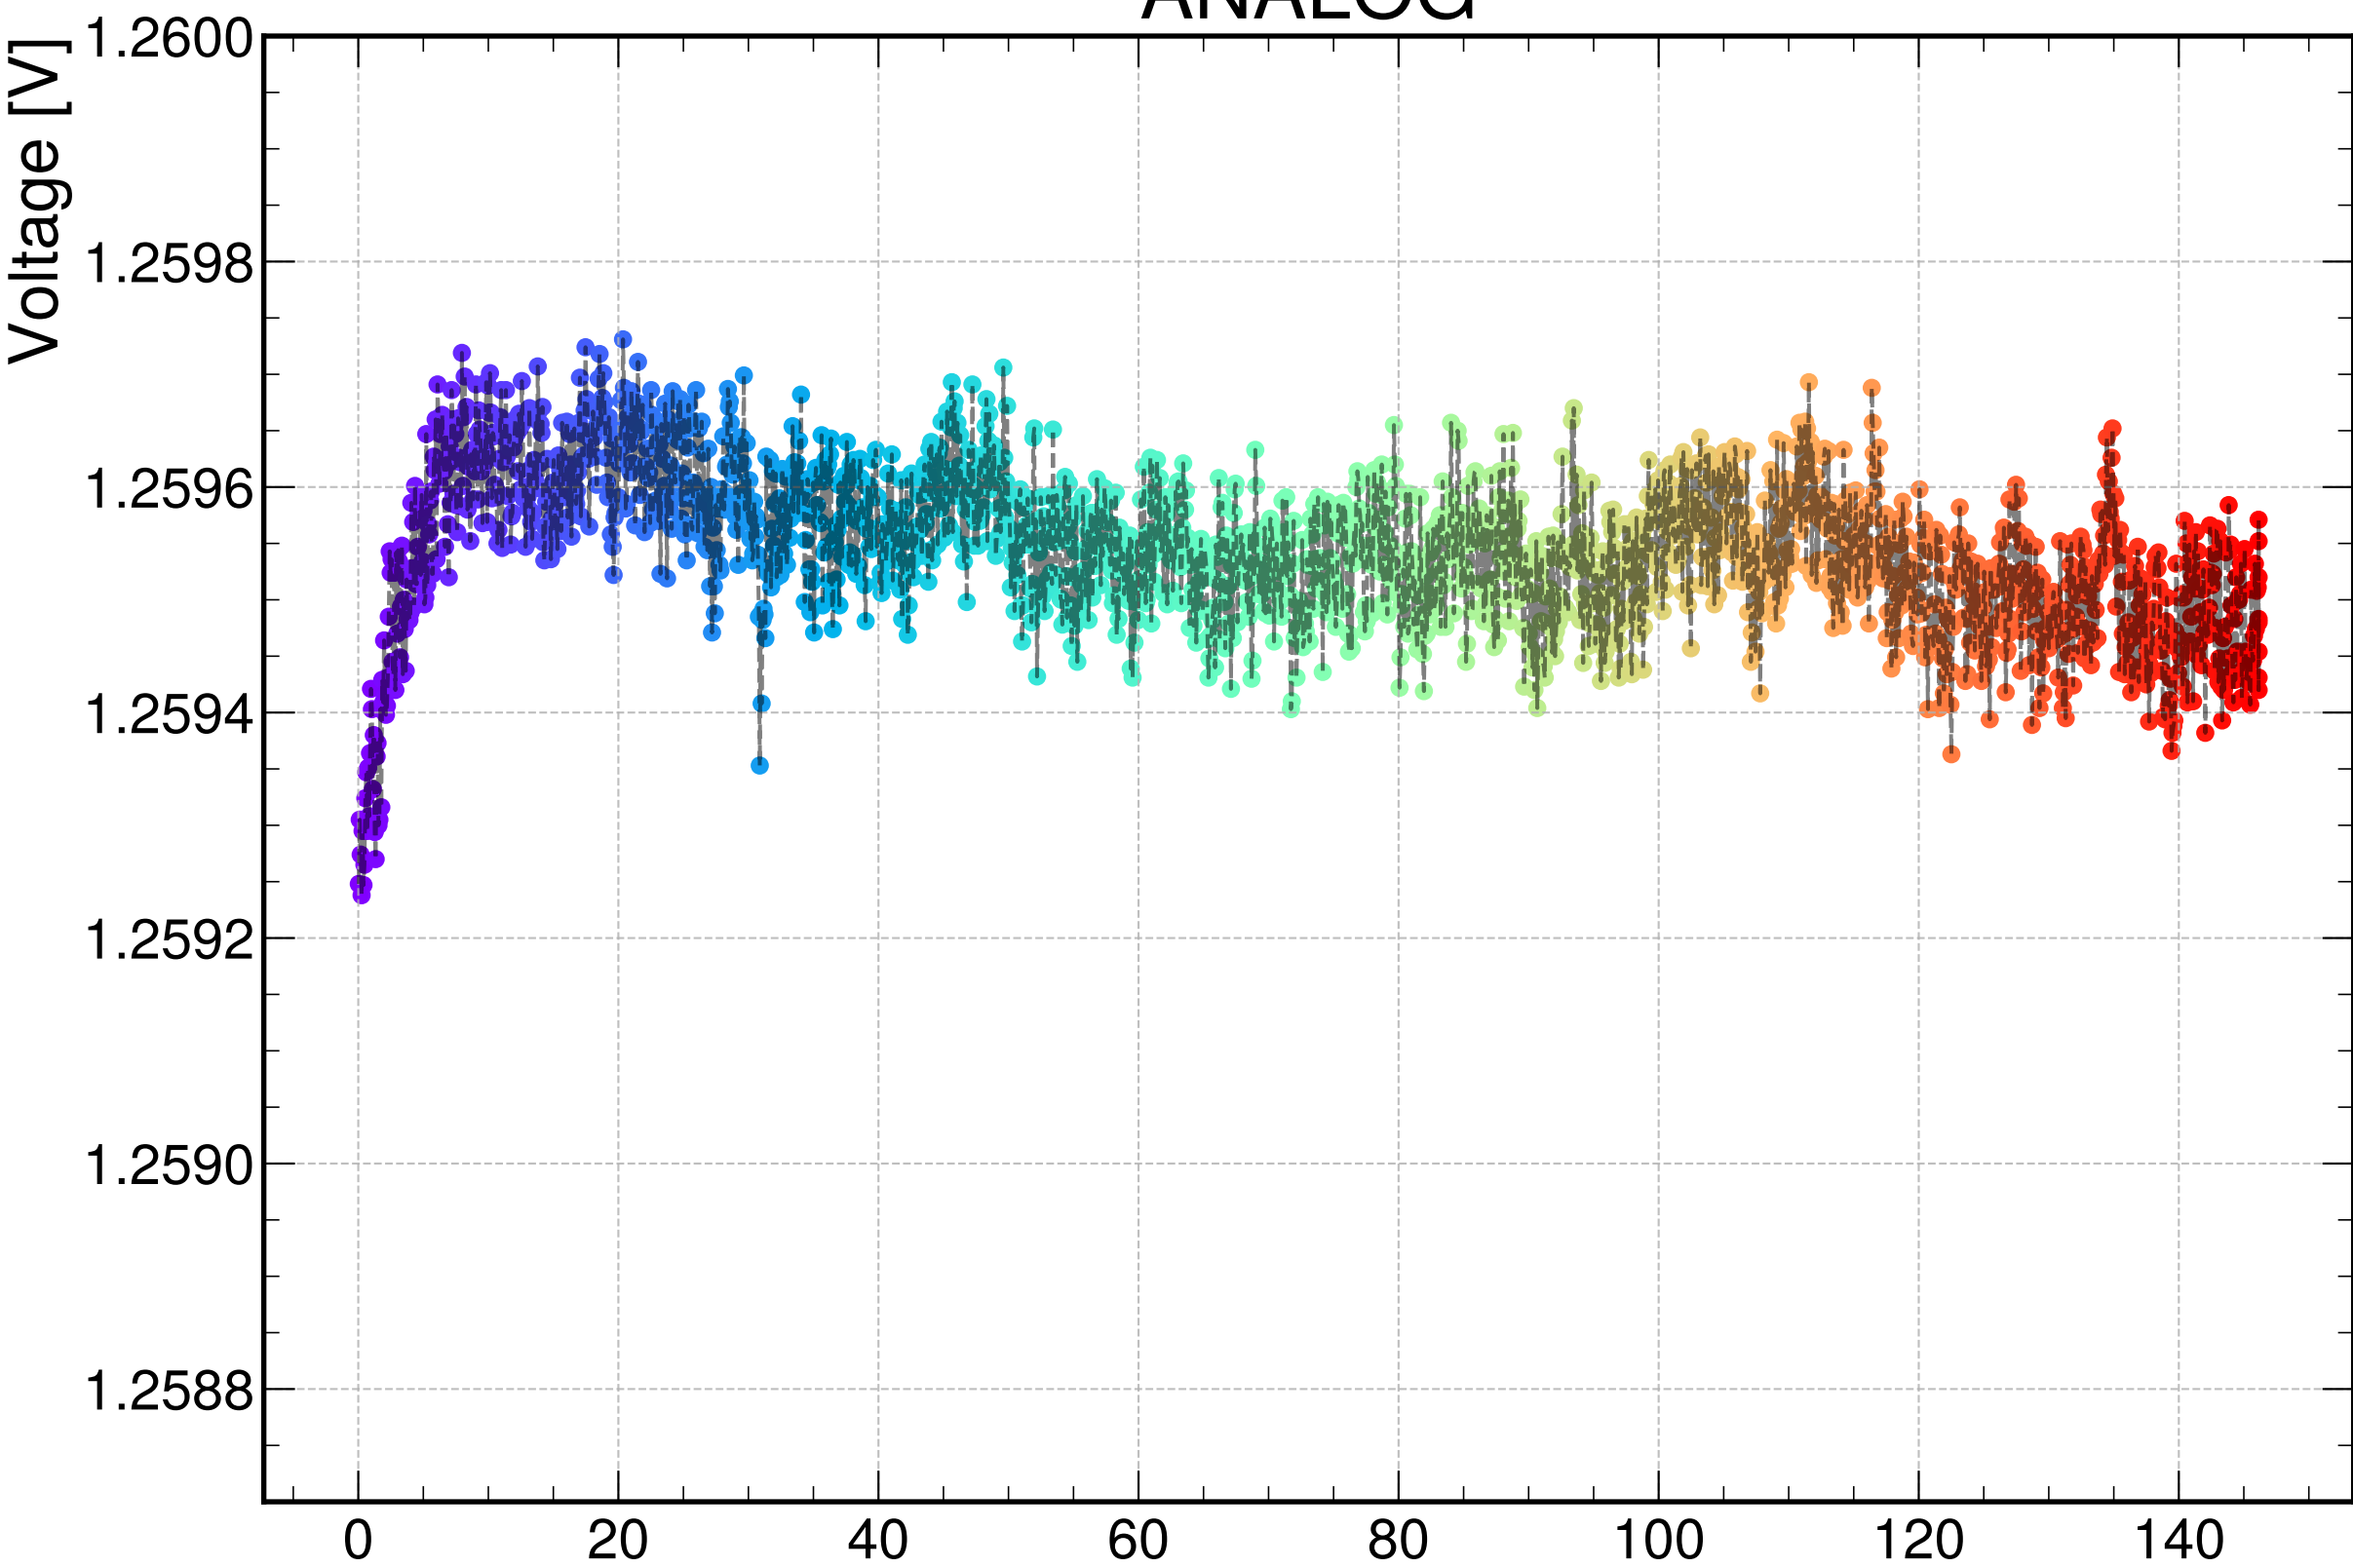

PSU measurements

ANALOG

DIGITAL