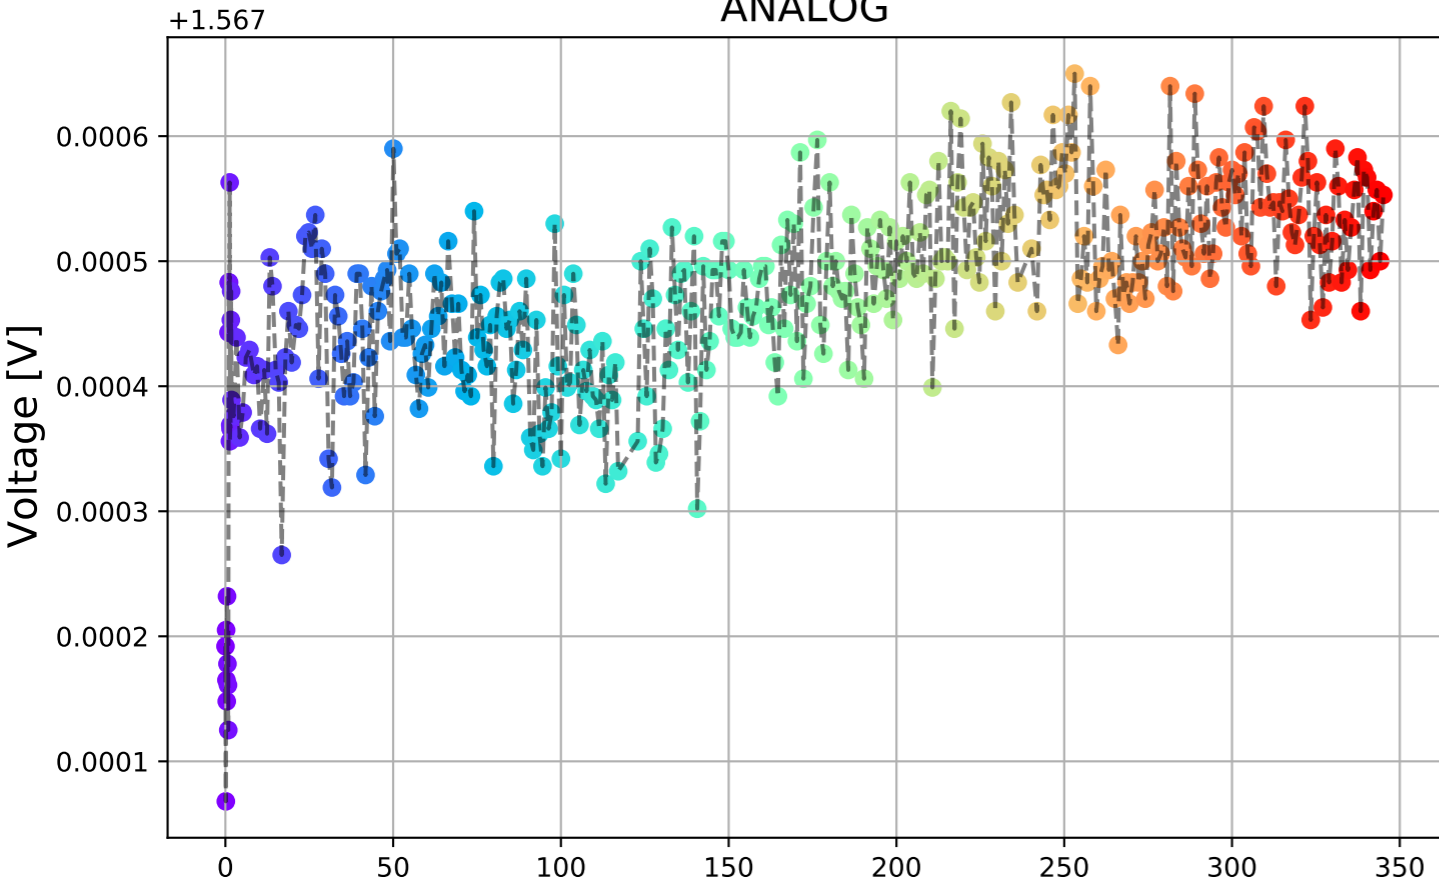

PSU measurements Roc 002

ANALOG

DIGITAL