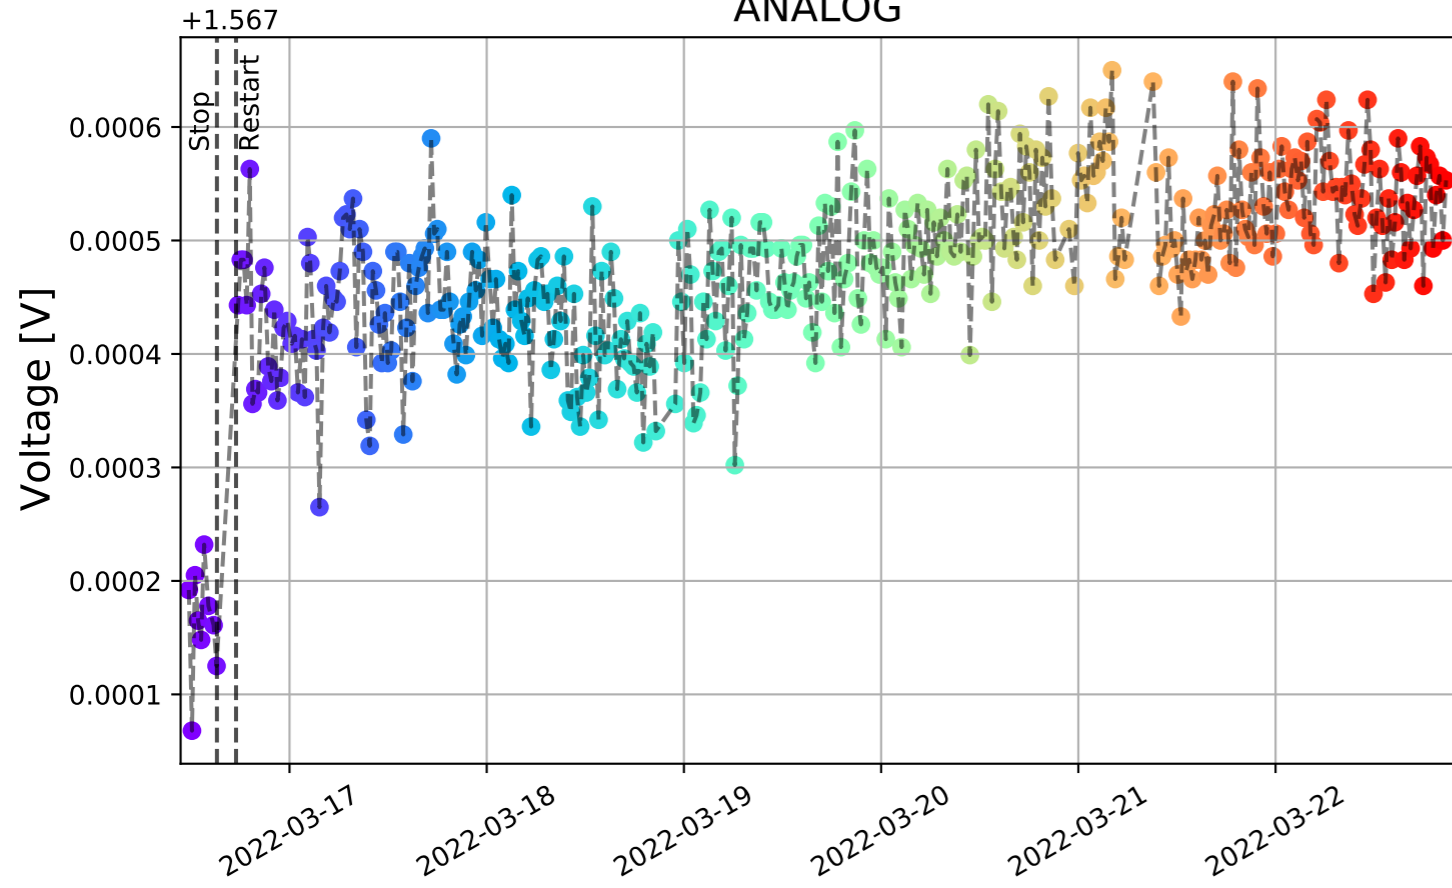

PSU measurements Roc 002

ANALOG