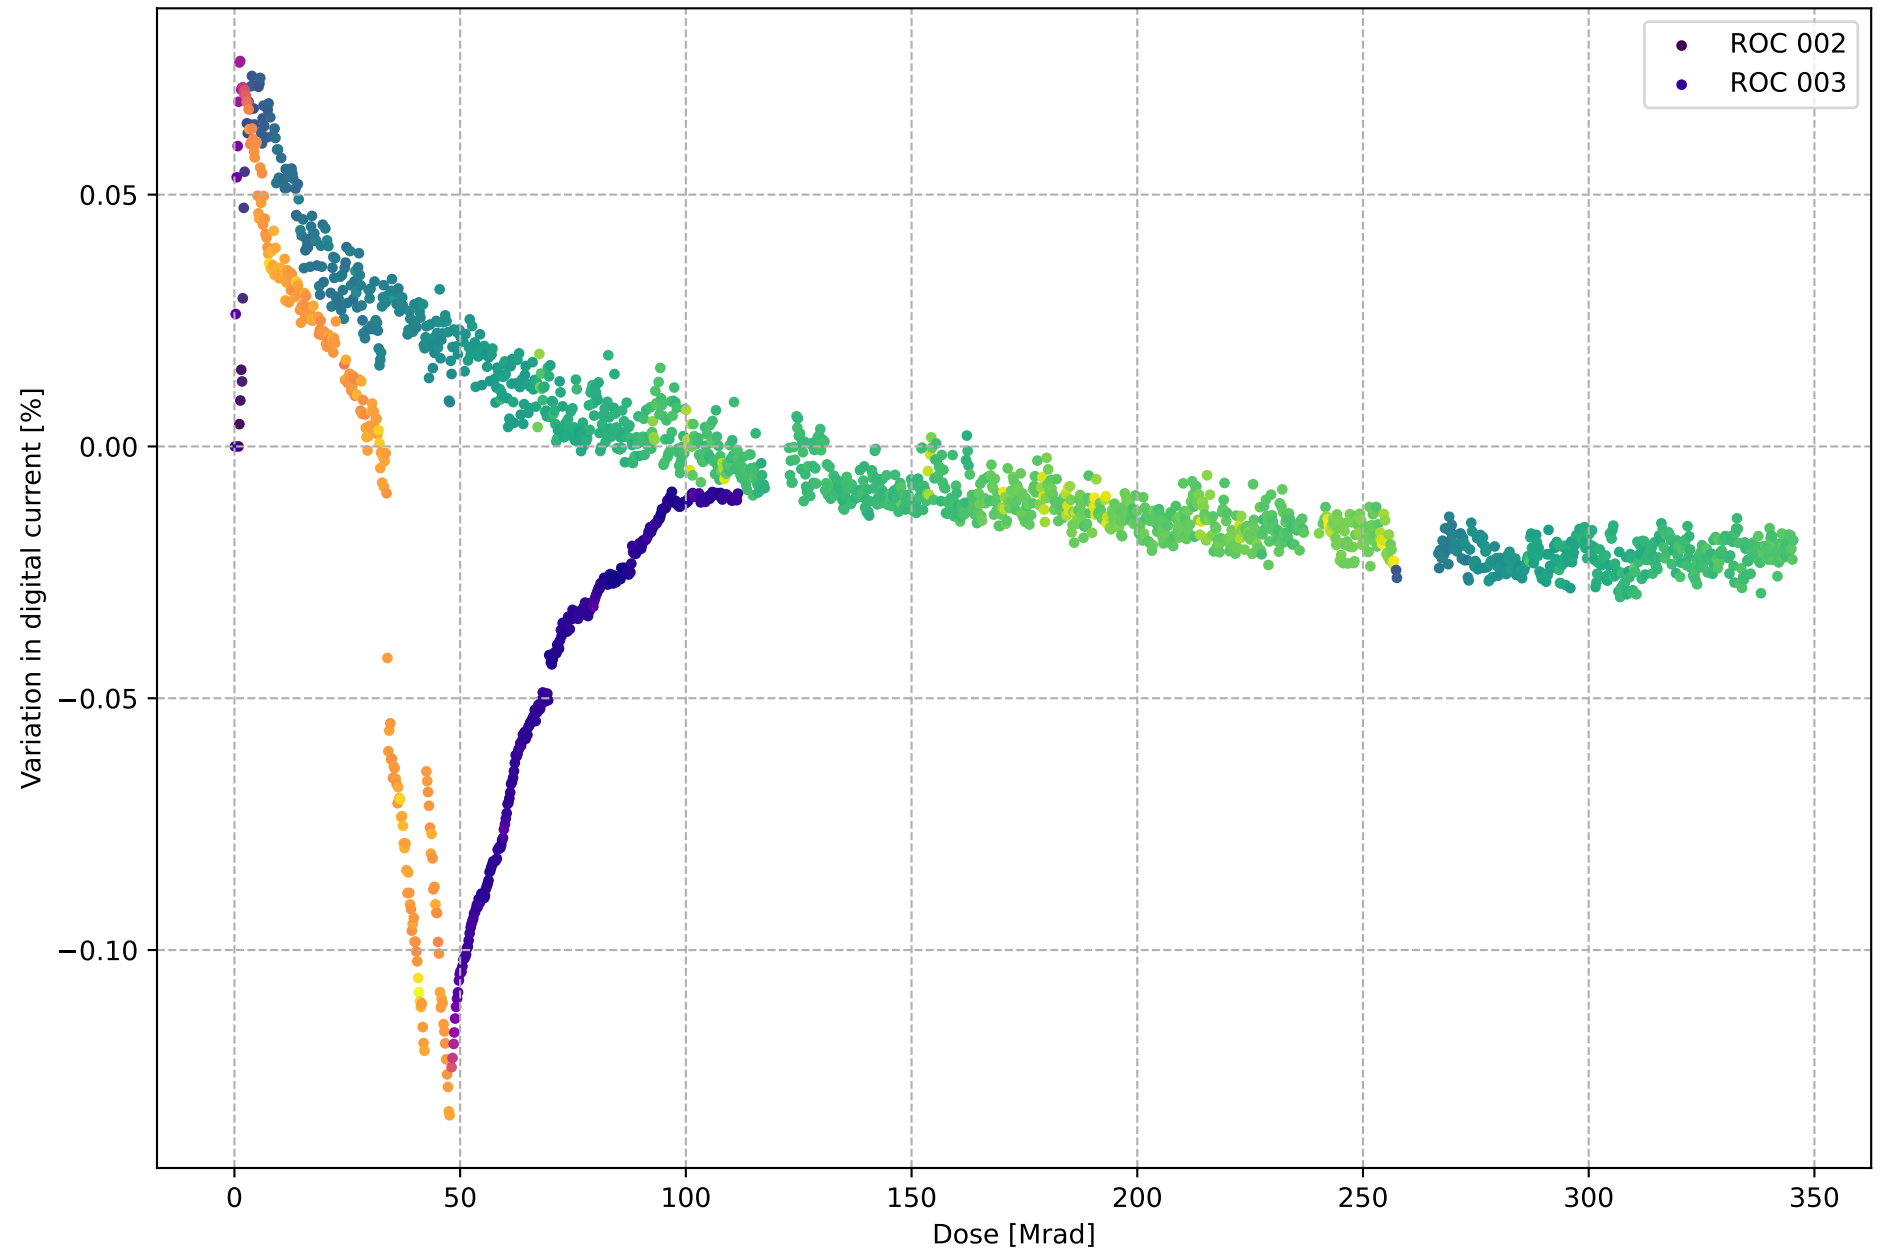

PSU Measurements

ROC 002
ROC 003