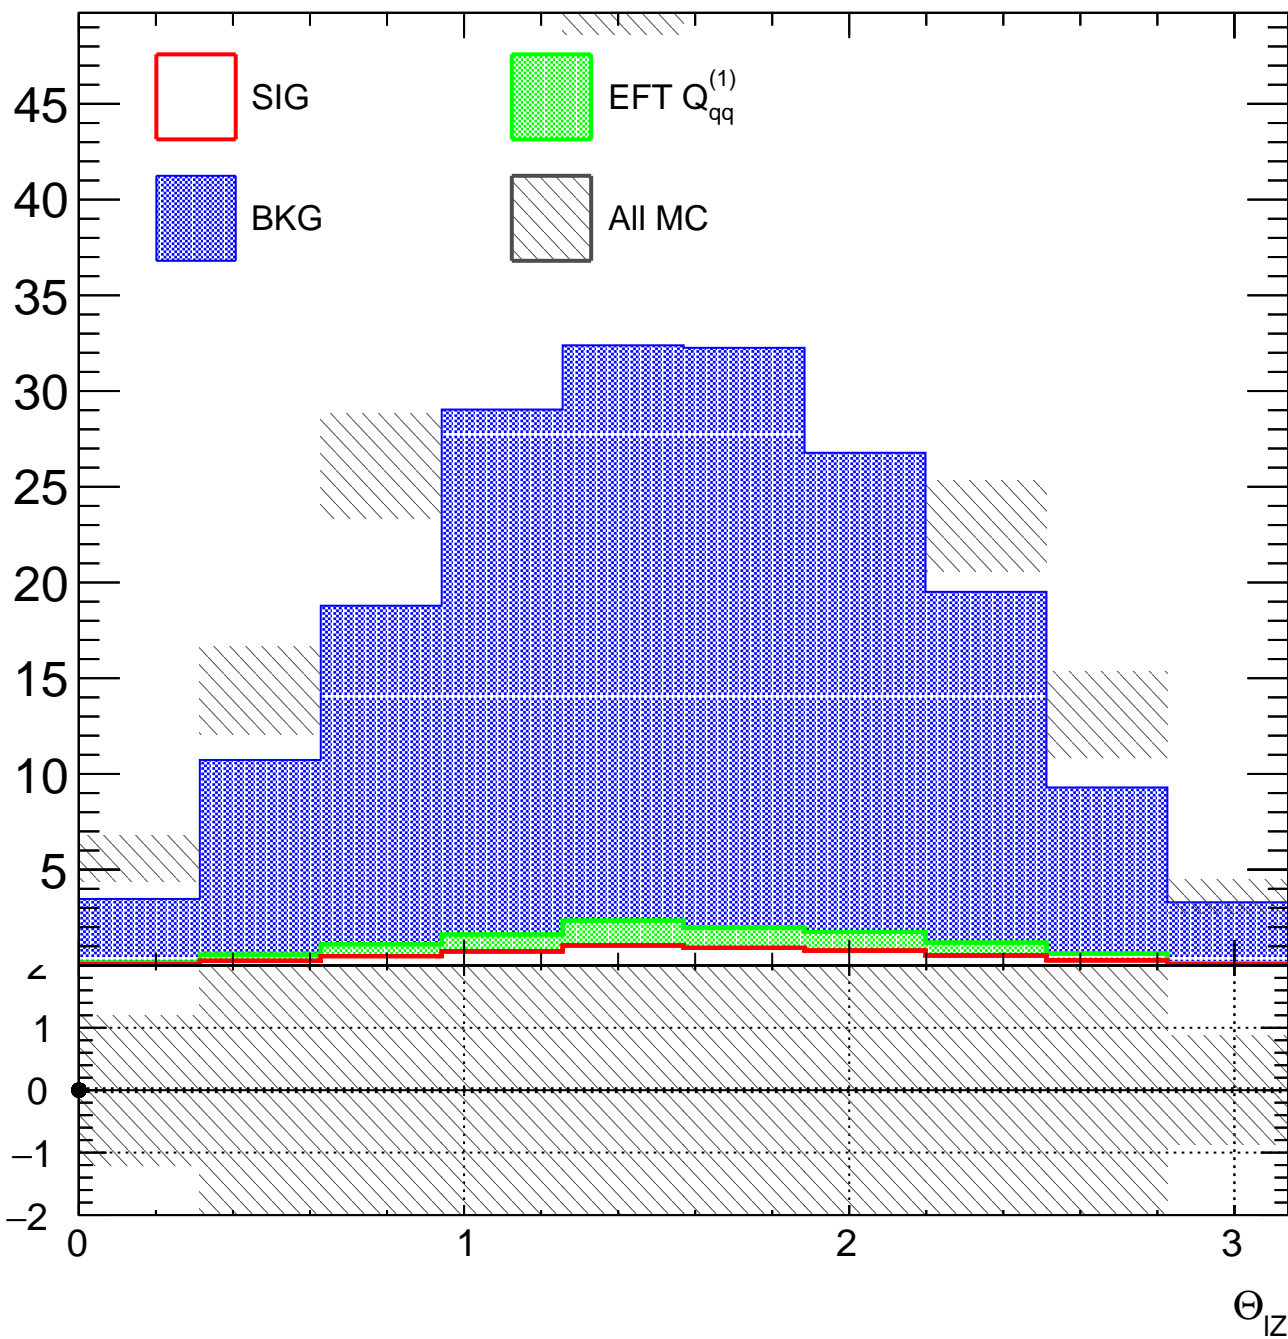

Events / 0.314 unit

Data - Expecte

Θ_{12}