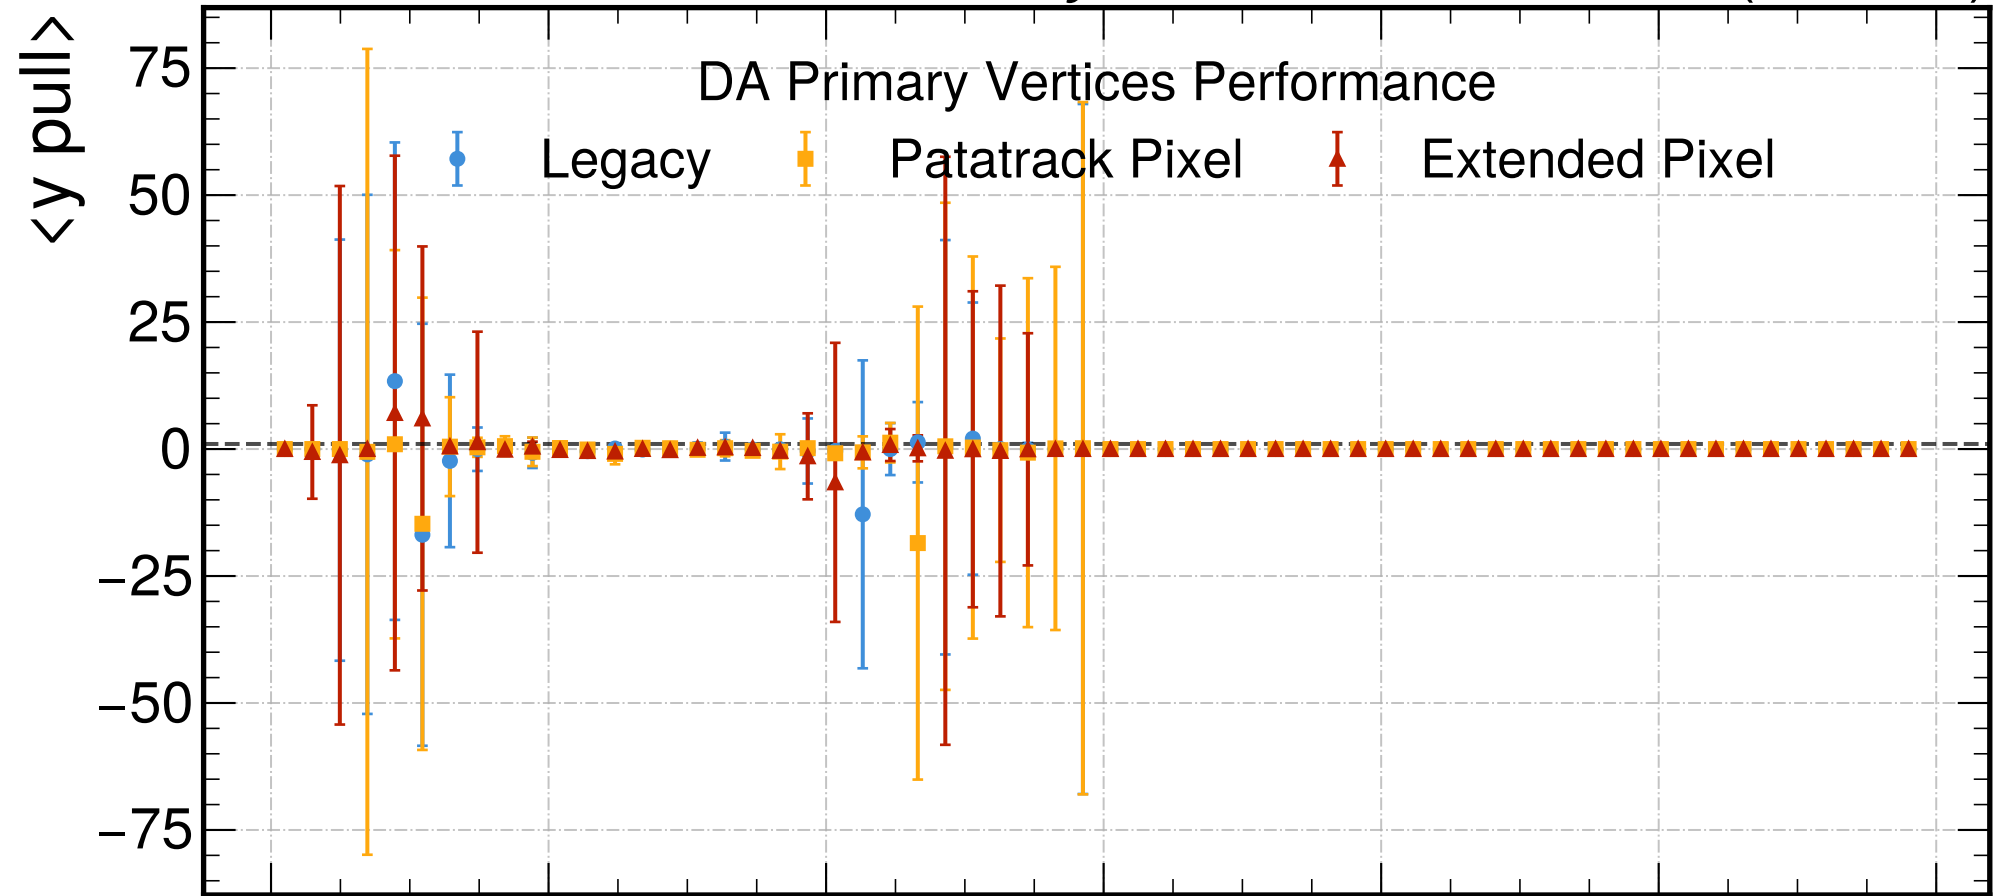

DA Primary Vertices Performance

ntracks