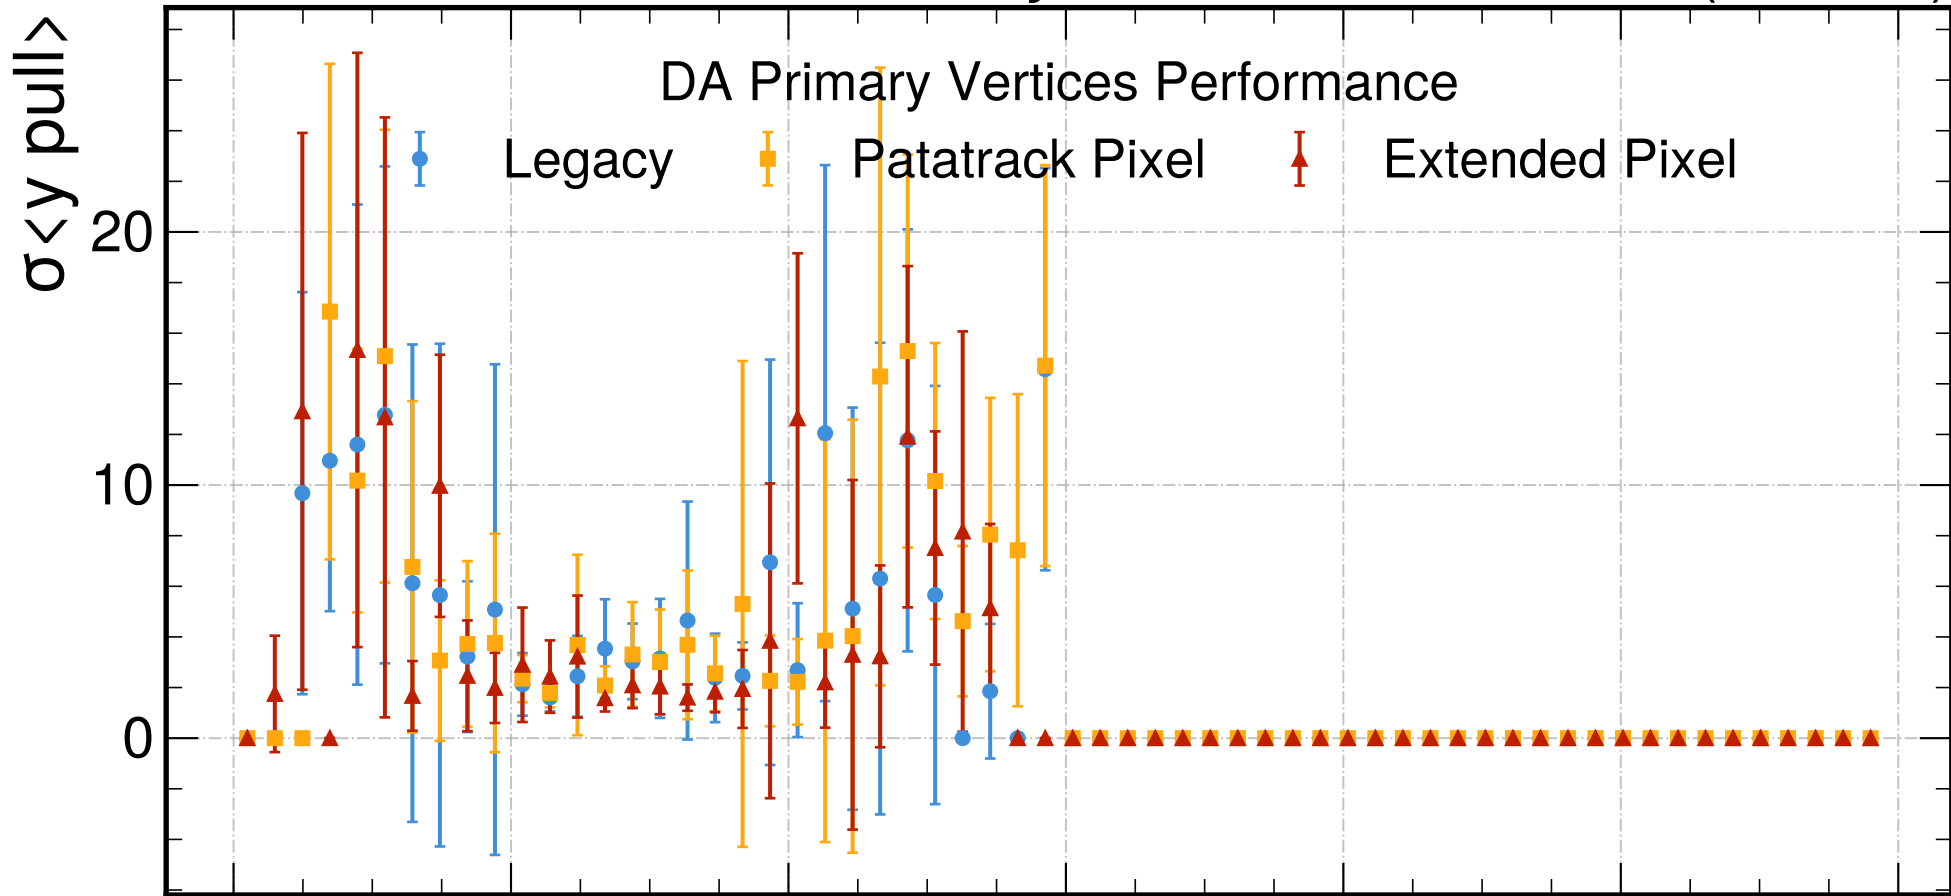

DA Primary Vertices Performance

Legacy

Patatrack Pixel

Extended Pixel

Ratio

$n_{\text{tracks}}$