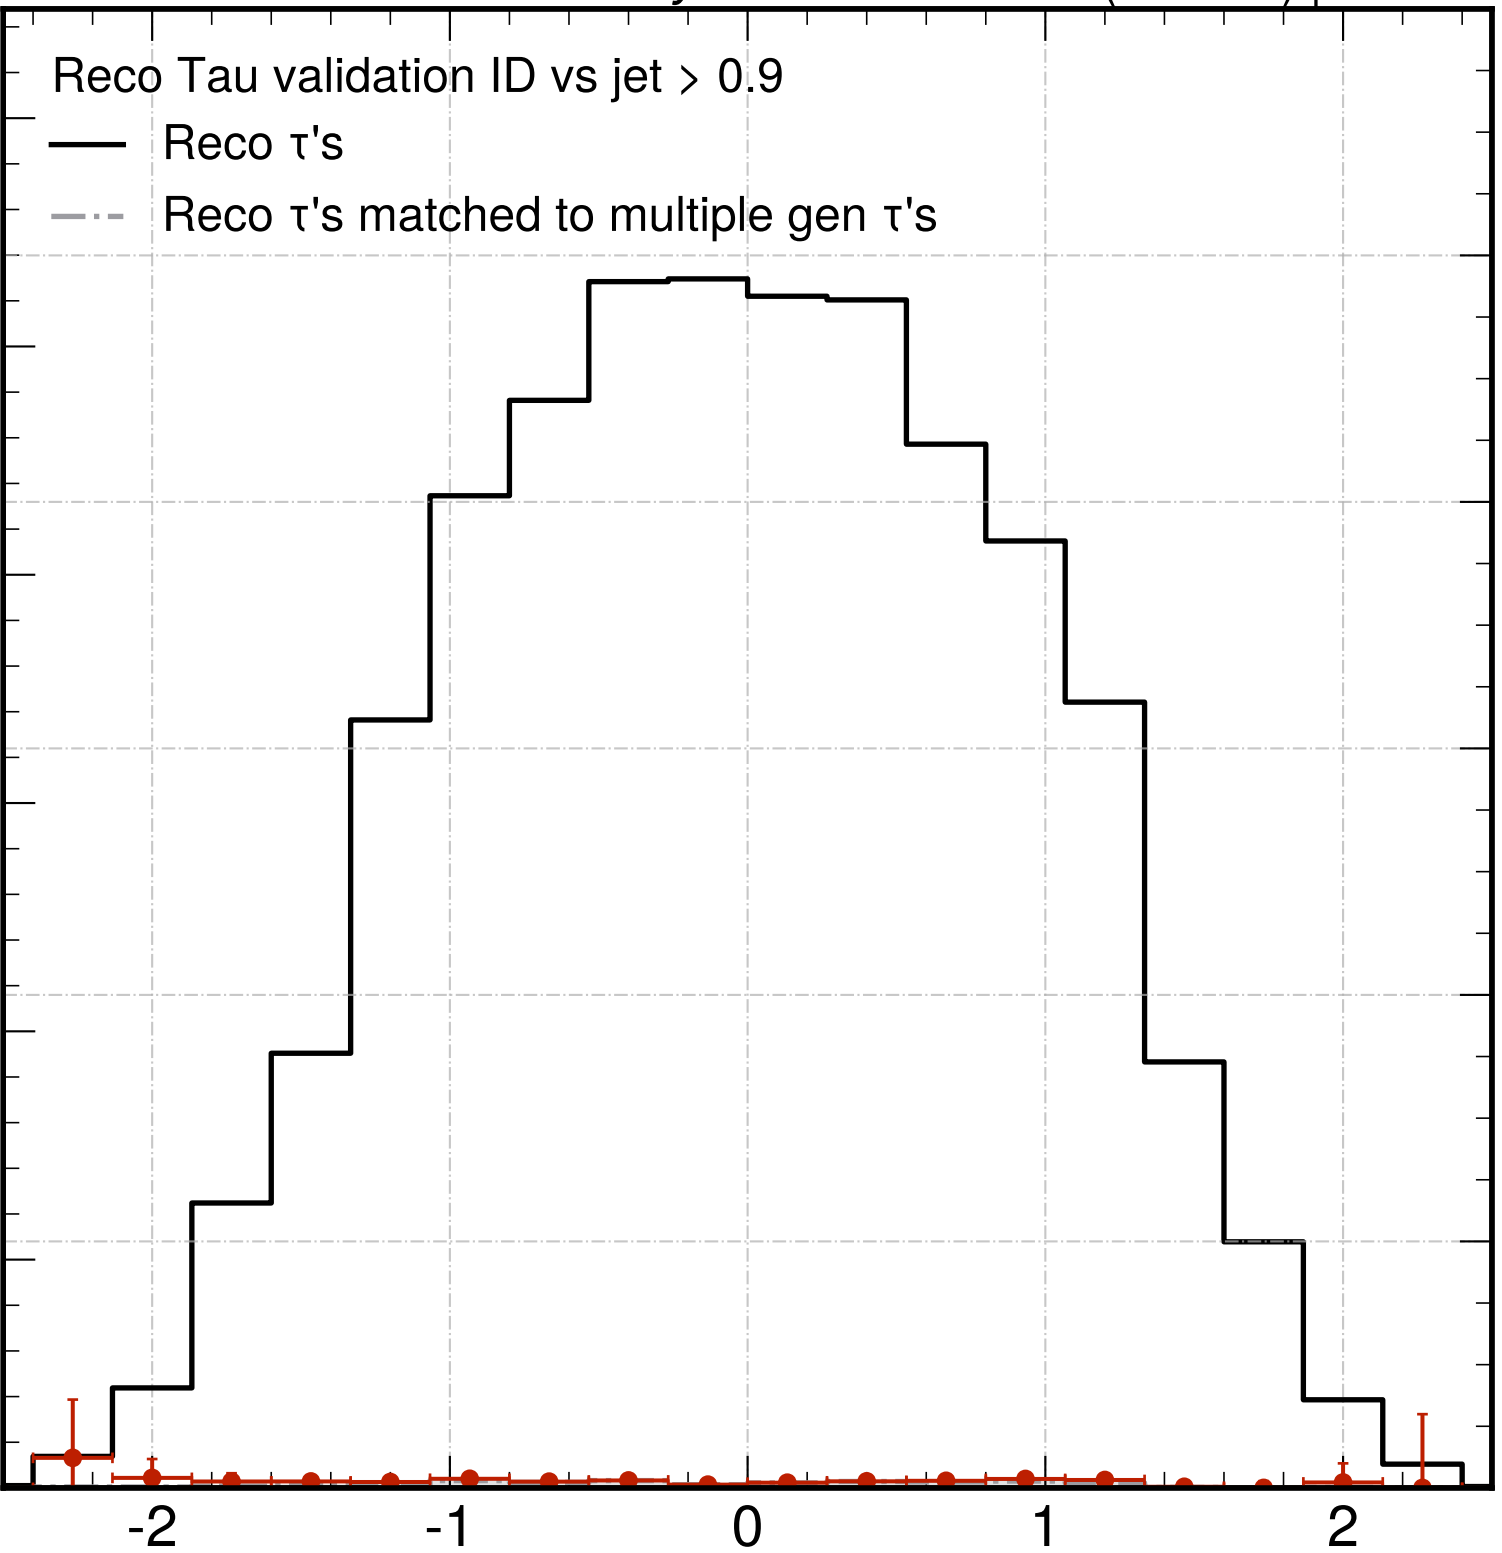

Entries

Reco Tau validation ID vs jet > 0.9

— Reco τ 's

- - - Reco τ 's matched to multiple gen τ 's

Reco Tau Duplicate Rate

3000
2500
2000
1500
1000
500
0

1.2
1.0
0.8
0.6
0.4
0.2
0.0

$\tau \eta$