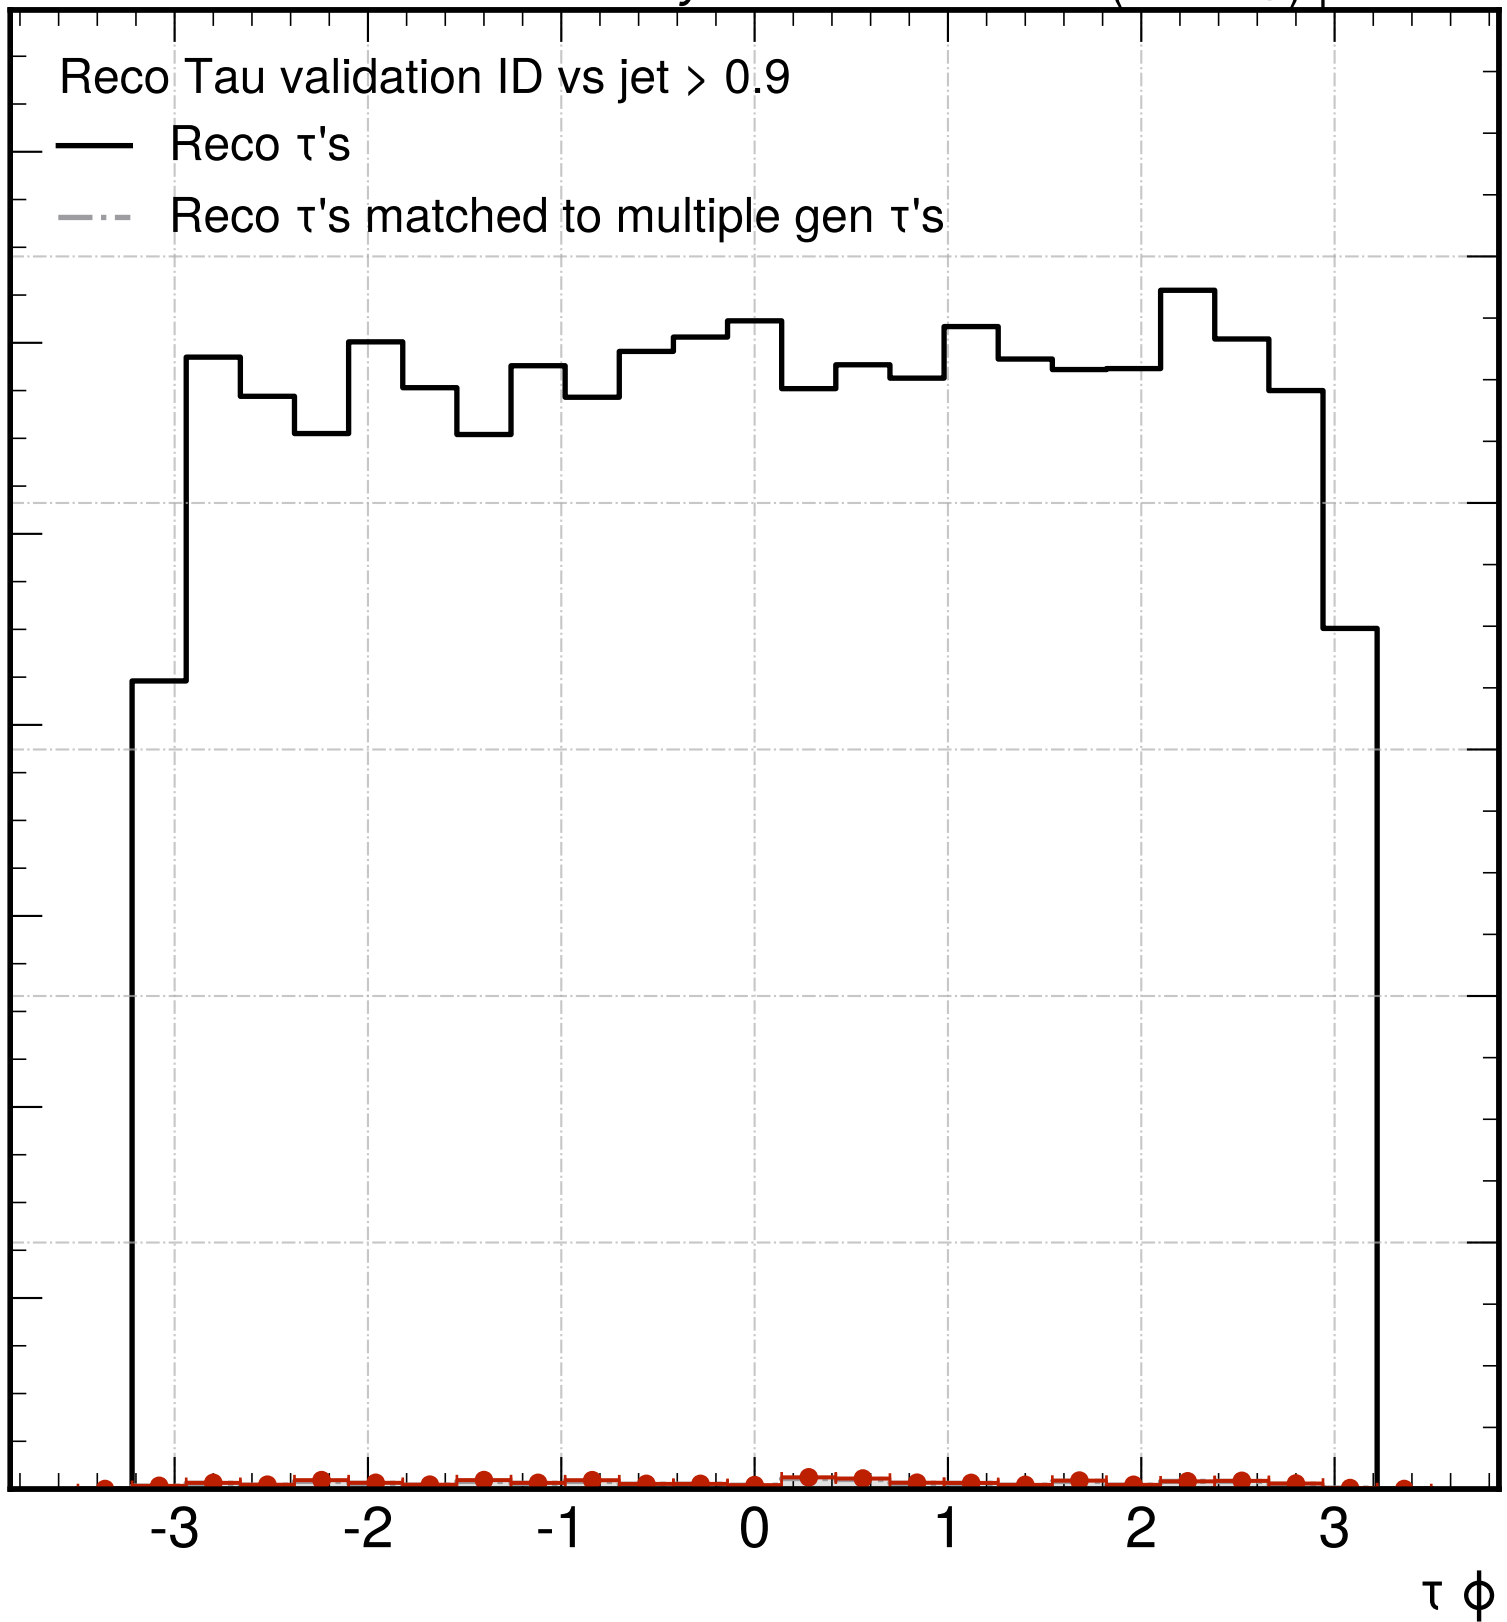

Entries

1400
1200
1000
800
600
400
200
0

Reco Tau validation ID vs jet > 0.9

— Reco τ 's

- - - Reco τ 's matched to multiple gen τ 's

1.2
1.0
0.8
0.6
0.4
0.2
0.0

Reco Tau Duplicate Rate

$\tau \phi$