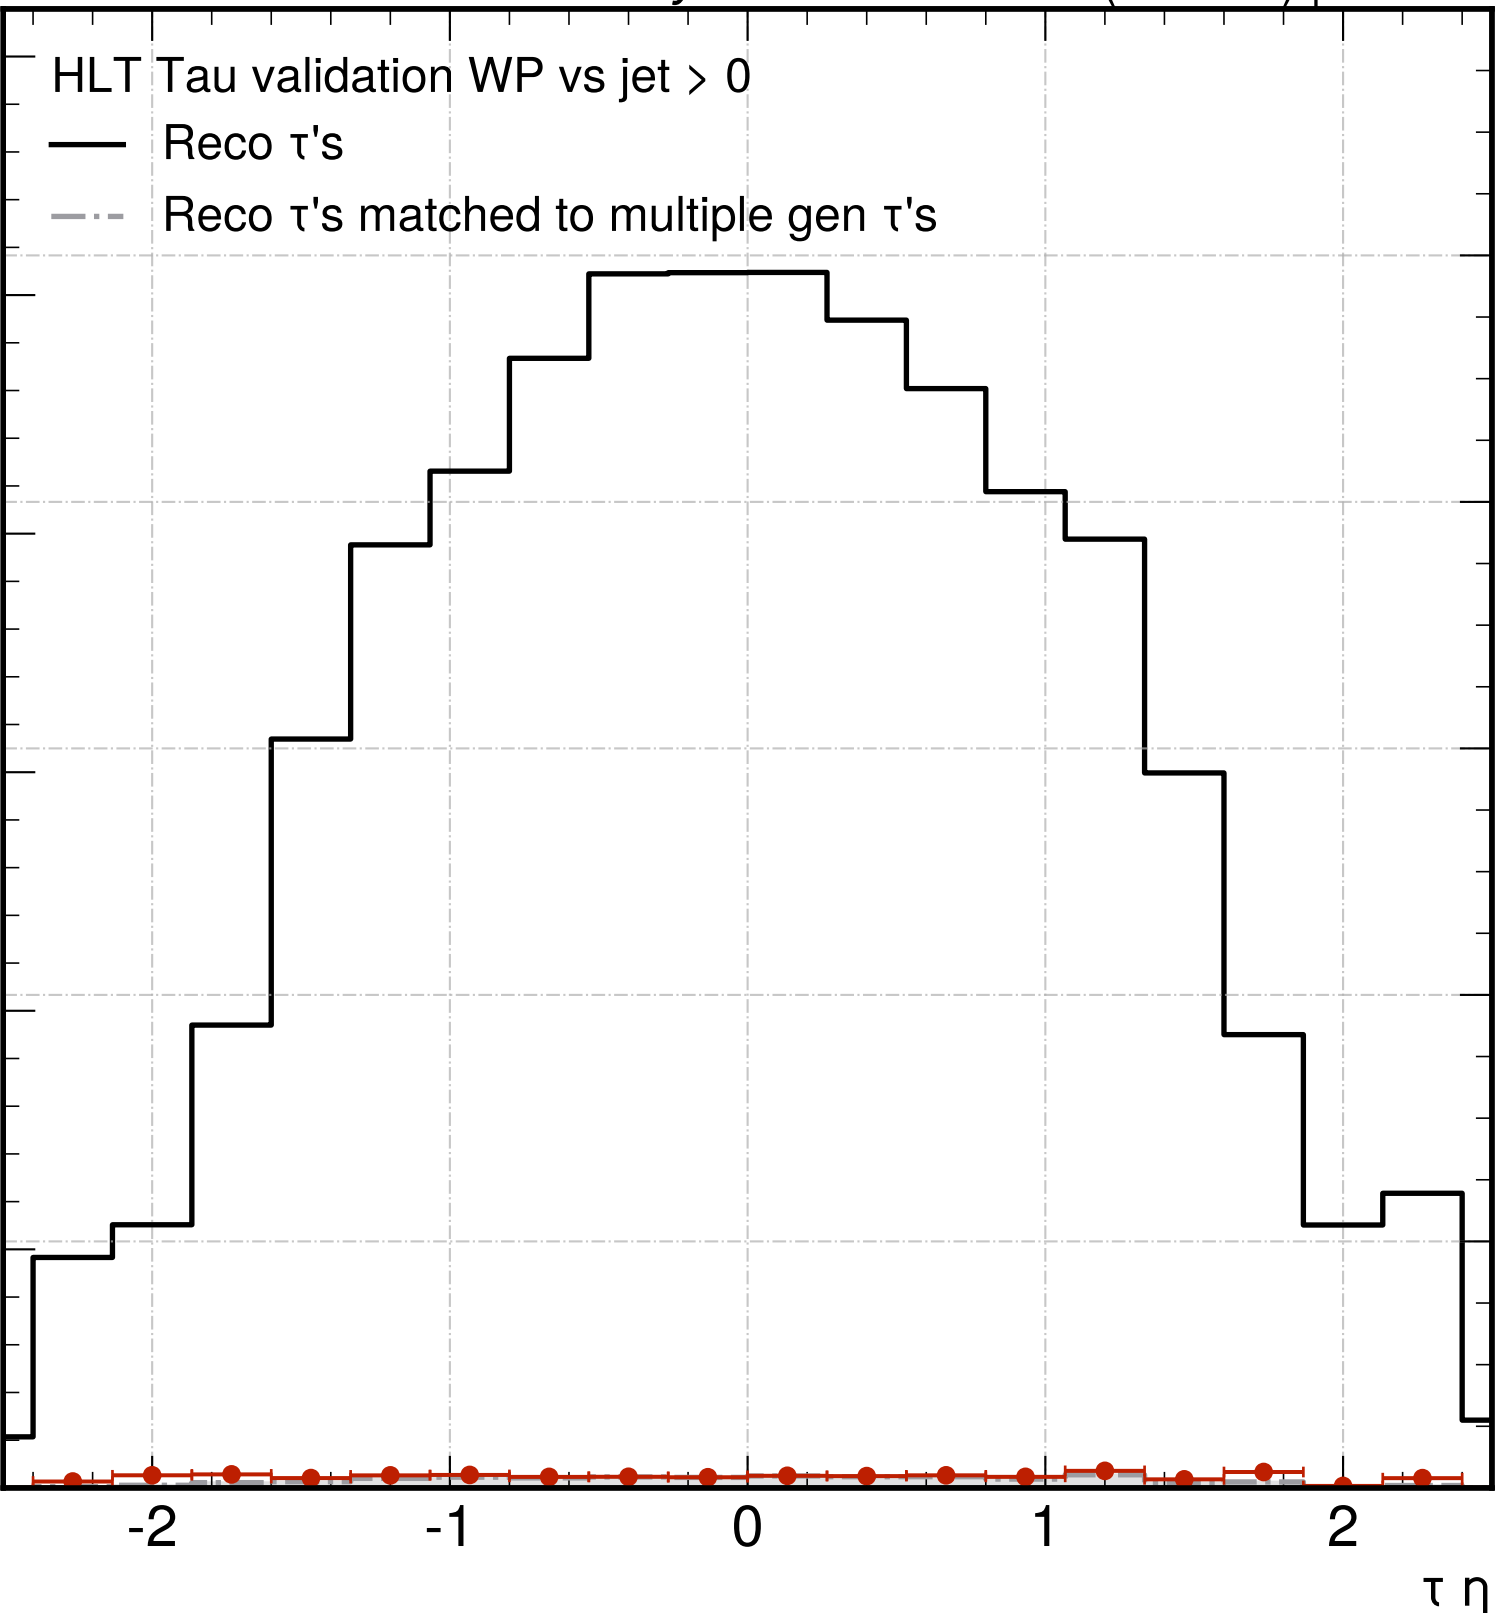

Entries

6000  
5000  
4000  
3000  
2000  
1000  
0

HLT Tau validation WP vs jet > 0  
 — Reco  $\tau$ 's  
 - - - Reco  $\tau$ 's matched to multiple gen  $\tau$ 's

1.2  
1.0  
0.8  
0.6  
0.4  
0.2  
0.0

HLT Tau Duplicate Rate

$\tau \eta$